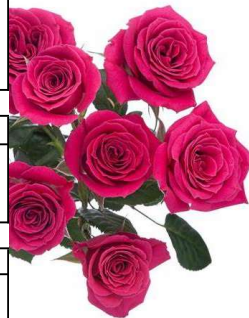

MIAMI PRICES ALL INCLUDED

Valentine's Shipping dates are from January 23th to Feb 14th 2023

***Some varieties don't have all sizes ***

PRODUCT	GRADE	CASE	PACK	PRICE
ASTER				
Aster Assorted Select	70/80cm	QB	16	$ 4.45
Aster White Sunrio Select	70/80cm	QB	16	$ 4.60

GREEN PRODUCT				
Molucella	80cm	QB	300	$ 6.75
Ruscus		QB	200	$ 0.25

DELPHINIUM				
Delphinium Pacific Blue	80cm	QB	12 or 14	$ 9.75
	90cm	QB	12	$ 11.00
Delphinium Sea Waltz Blue	80cm	QB	12 or 14	$ 9.75
	90cm	QB	12	$ 11.00
Delphinium Light Blue	80cm	QB	12 or 14	$ 9.75
	90cm	QB	12	$ 11.00
Delphinium Triton White	80cm	QB	12 or 14	$ 9.75
	90cm	QB	12	$ 11.00

LARKSPUR				
Larkspur (Assorted, White, Pink, Purple)	90 cm	QB	15	$ 8.00

LIMONIUM				
Limonium Hot Pink Diamond Select	80cm	QB	14	$ 6.00

ERYNGIUM				
Eryngium Alpino Blue	60cm	QB	16	$ 0.60

STOCK				
Stock Double Any Color (White/Light Pink/Hot Pink/Lavender/Purple/Assorted/Peach)	70 cm	QB	12	$ 6.25

HYDRANGEA				
Hydrangea White	Premium	QB	35	$ 1.30
Hydrangea Blue	Premium	QB	35	$ 1.40

PRODUCT	GRADE	CASE	PACK	PRICE
GYPSOPHILA				
Gypsophila Xlence Premium	80cm	QB	13	$ 6.30

HYPERICUM				
Hypericum Super Red	70cm	QB	15	$ 0.65
Hypericum Valentine Pack	70cm	QB	15	$ 0.65

CARNATIONS				
Select (assorted/vday assorted/red/lavender/white/pink/hot pink)	Select	QB	300	$ 0.30

POM CDN				
Daisy Assorted/White/Pink		QB	18	$ 2.60
Cdn Assorted /White/Pink		QB	18	$ 2.60
Cushion Assorted/White/Pink		QB	18	$ 2.60